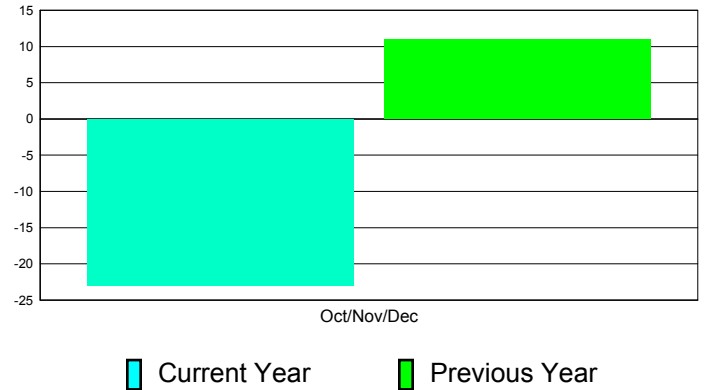

Comparison of Membership Gain/Loss

Current Year Compared to the Previous Year