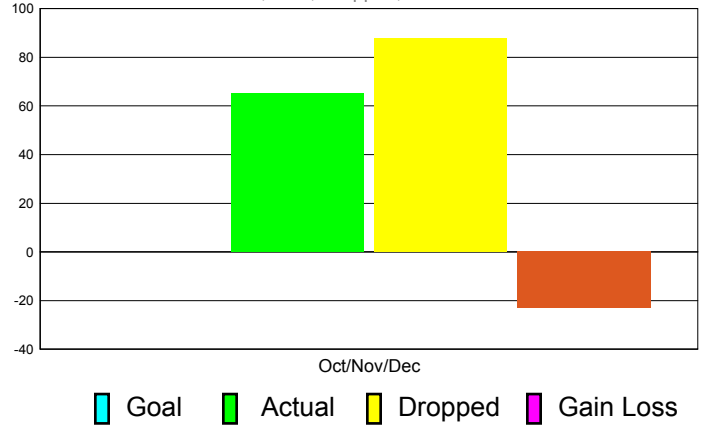

Membership Results 2011-2012

Goal, New, Dropped, Gain/Loss